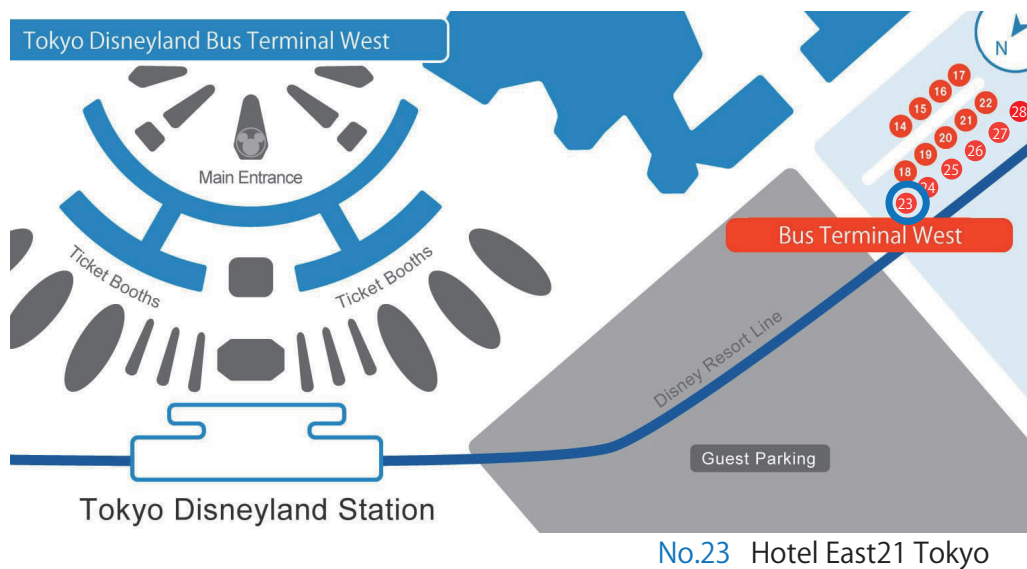

【Notice】

Thank you for staying Hotel East 21 Tokyo. Due to a construction of Toyko Disney Land Park[®] Bus Terminal, Goodneighbor Hotel Shuttle Service will change as follows:

1. Route depart from Tokyo Disney Resort[®]
2. Time table for the bus depart from Tokyo Disney Resort.
3. Boarding place from Tokyo Disney Land Park[®].

Period: 1st Nov. (Fri) 2019~

1. Route depart from Tokyo Disney Resort[®]

Tokyo Disney Land Park[®] ⇒ Tokyo Disney Sea Park[®] ⇒ Hotel East 21 Tokyo

2. Time table for the bus depart from Tokyo Disney Resort[®]

3. Boarding place from Tokyo Disney Land Park. Bus Terminal West.

■ Tokyo Disney Sea Park Bus Stop (No Change)